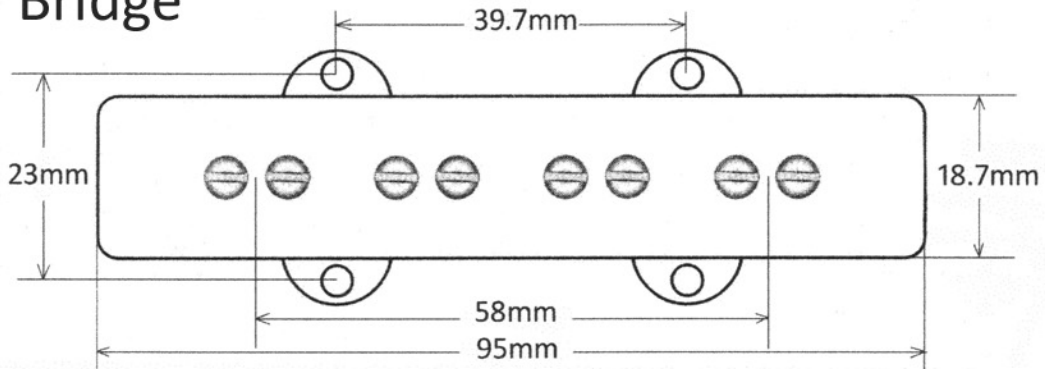

Entwistle JBX Pickup Dimensions

All measurements in millimeters (mm)

Neck

Bridge

Height - neck and bridge